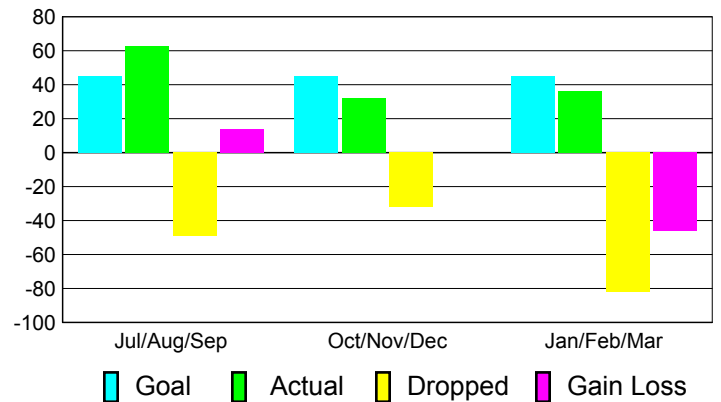

### YTD Status Quo Clubs 2010-2011

Status Quo Clubs Compared to Status Quo Members

## MEMBERSHIP

**Membership Results  
2010-2011**

**Membership  
2009-2010**

Month	Net Memb Goal	Actual New Memb	Actual Dropped Memb	Gain/Loss of Memb	Gain/Loss of Memb
Jul/Aug/Sep	45	63	-49	14	4
Oct/Nov/Dec	45	32	-32	0	-17
Jan/Feb/Mar	45	36	-82	-46	14
<b>Totals</b>	<b>135</b>	<b>131</b>	<b>-163</b>	<b>-32</b>	<b>1</b>

### Membership Results 2010-2011

Goal, New, Dropped, Gain/Loss

### Comparison of Membership Gain/Loss

Current Year Compared to the Previous Year