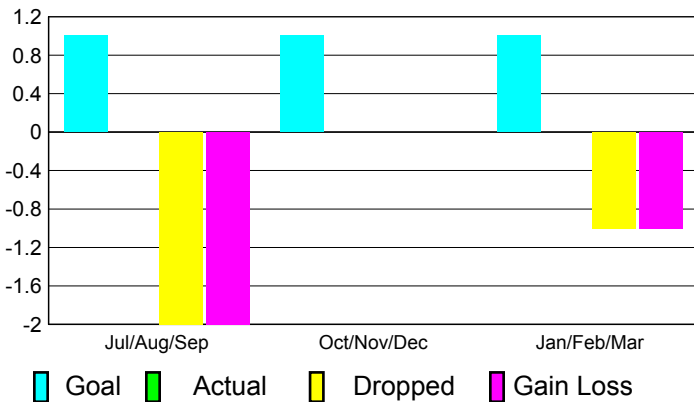

## CLUBS

**Club Results  
2010-2011**

**Clubs  
2009-2010**

Month	New Club Goal	Actual New Clubs	Actual Dropped Clubs	Gain/Loss of Clubs	Gain/Loss of Clubs
Jul/Aug/Sep	1	0	-2	-2	0
Oct/Nov/Dec	1	0	0	0	0
Jan/Feb/Mar	1	0	-1	-1	0
<b>Totals</b>	<b>3</b>	<b>0</b>	<b>-3</b>	<b>-3</b>	<b>0</b>

### Club Results 2010-2011

Goal, New, Dropped, Gain/Loss

### Comparison of Club Gain/Loss

Current Year Compared to the Previous Year